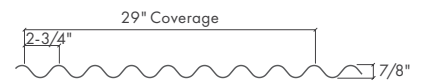

MTL PANEL

R & PBR PANELS

U & PBU PANELS

CORR & CPB PANELS

CHOOSE THE *HUE* THAT'S RIGHT FOR YOU!

Galvalume Plus[‡]

Bright White™

Twilight Gray