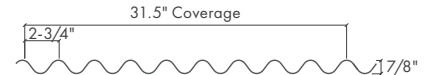

MTL PANEL

R & PBR PANELS

U & PBU PANELS

CORR & CPB PANELS

CHOOSE THE *HUE* THAT'S RIGHT FOR YOU!

Galvalume Plus[‡]

Bright White™

Twilight Gray